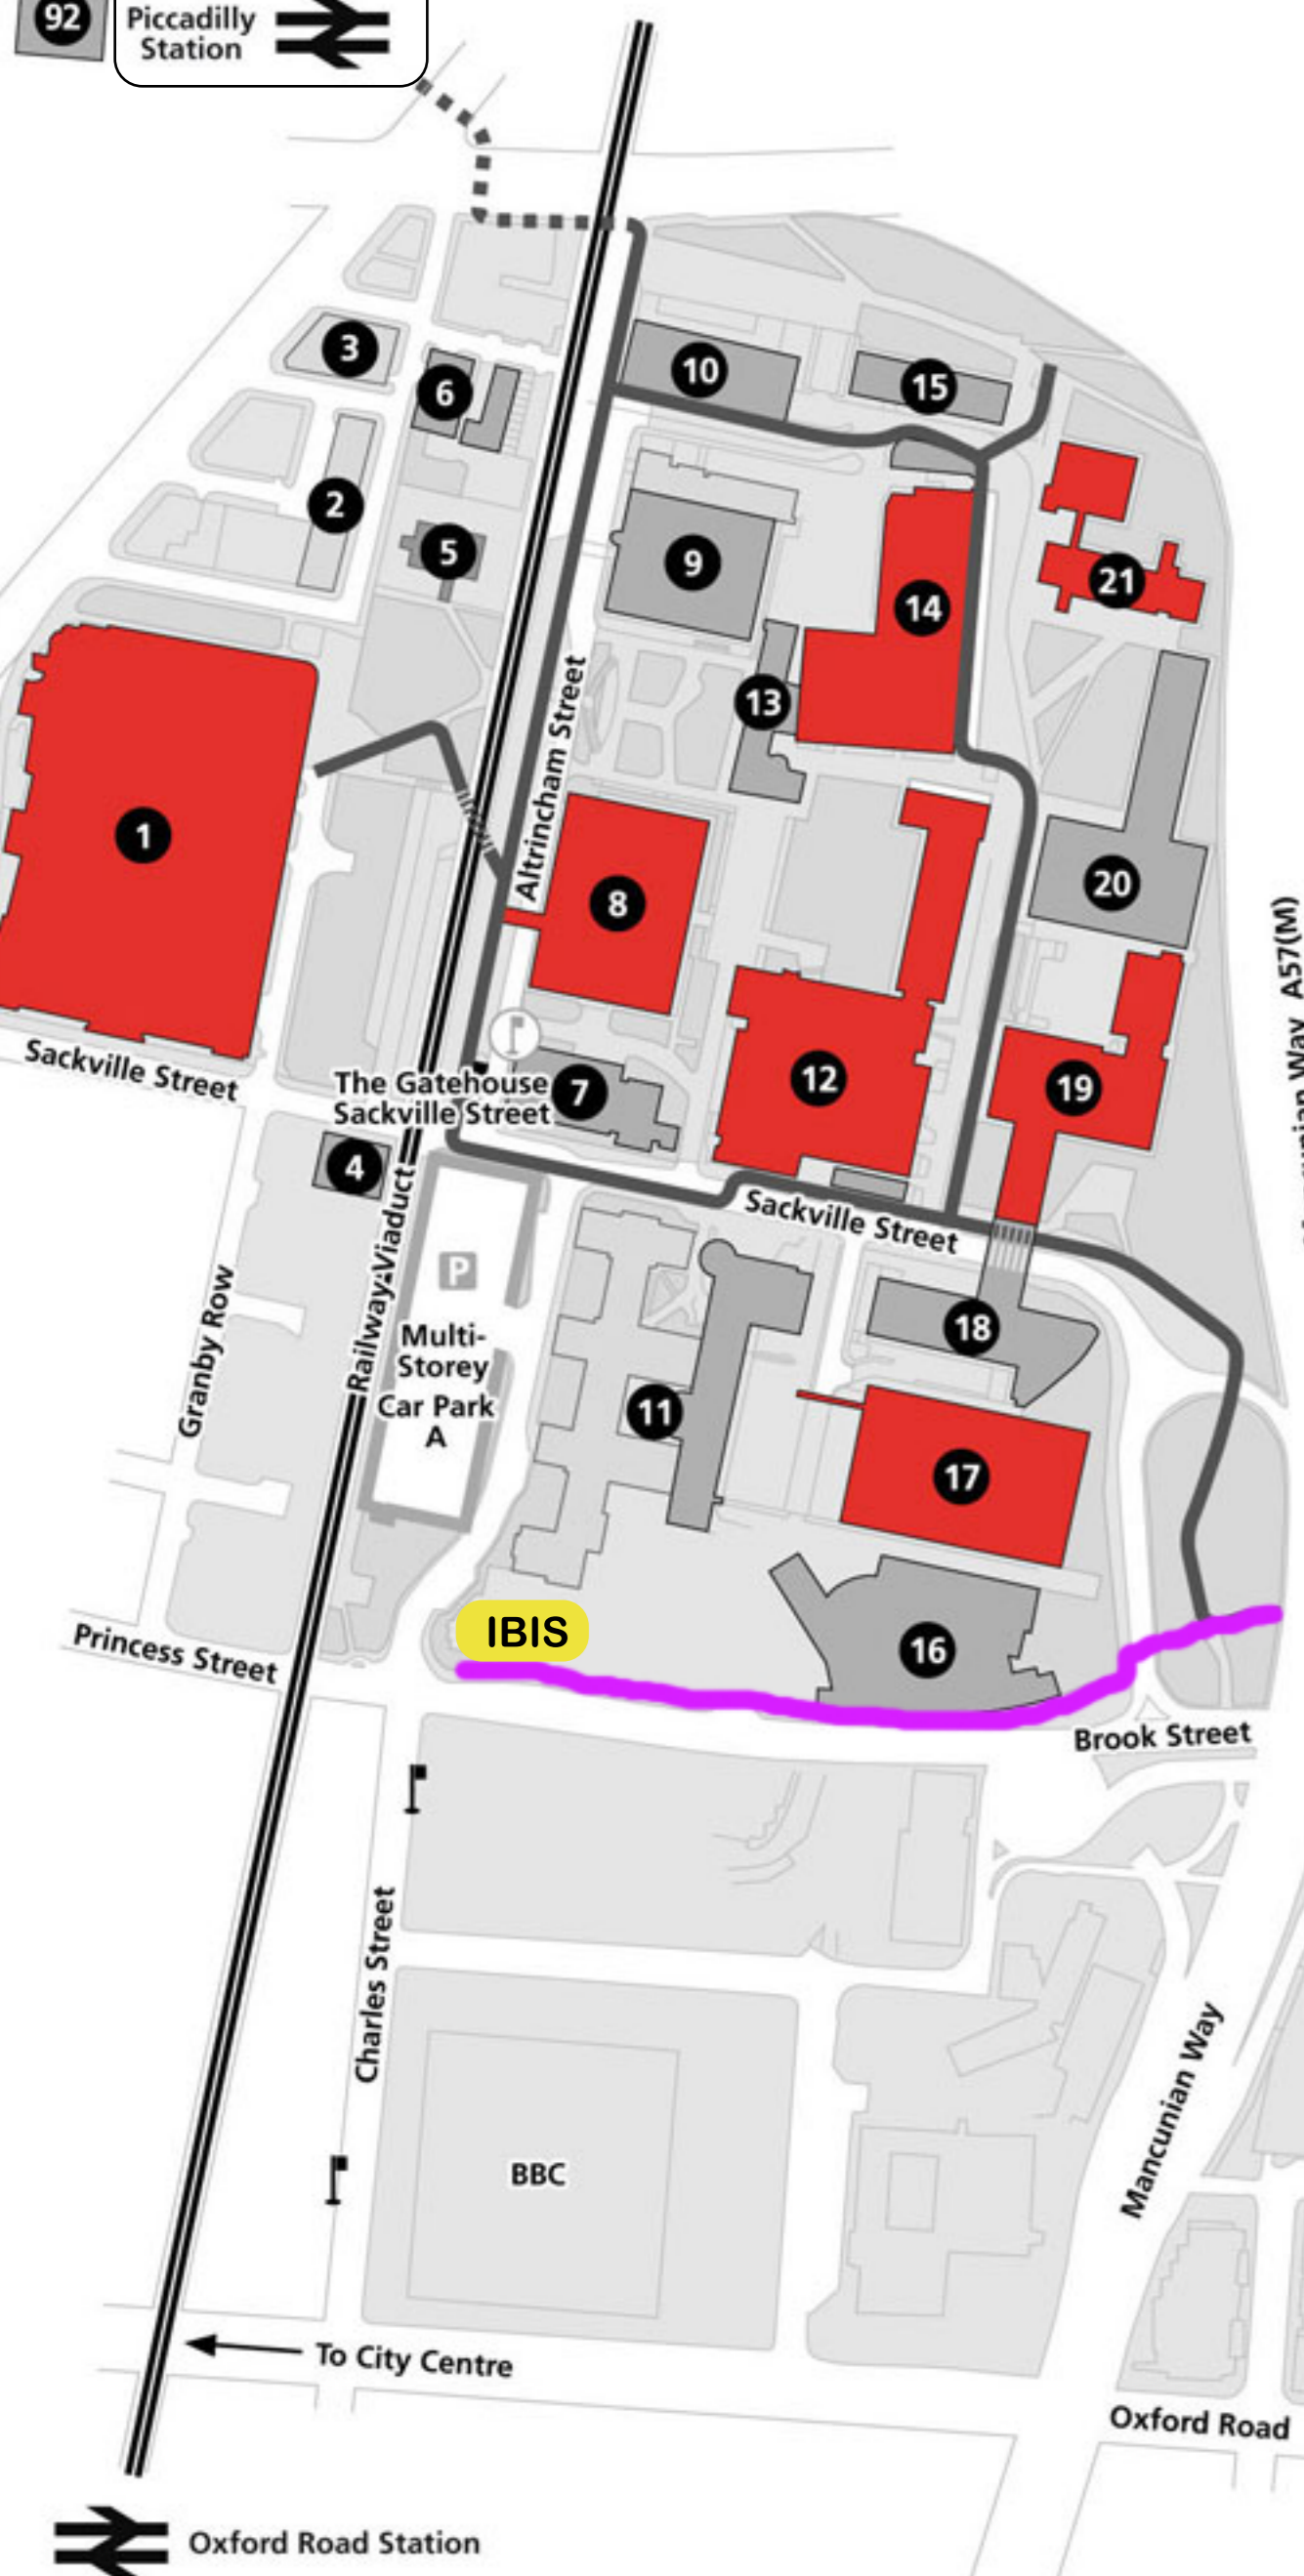

92 Piccadilly Station

- Campus Buildings
- Under Construction
- University Residences
- Principal Car Parks
- Shuttle Bus Stops
- Accessible Route
- Bus Stops
- Railway Stations

To Ardwick & The Carling Apollo

To Fallowfield, Victoria & Rusholme Halls of Residences

To City Centre

Oxford Road Station

To Fallowfield, Victoria & Rusholme Halls of Residences

Manchester Science Park