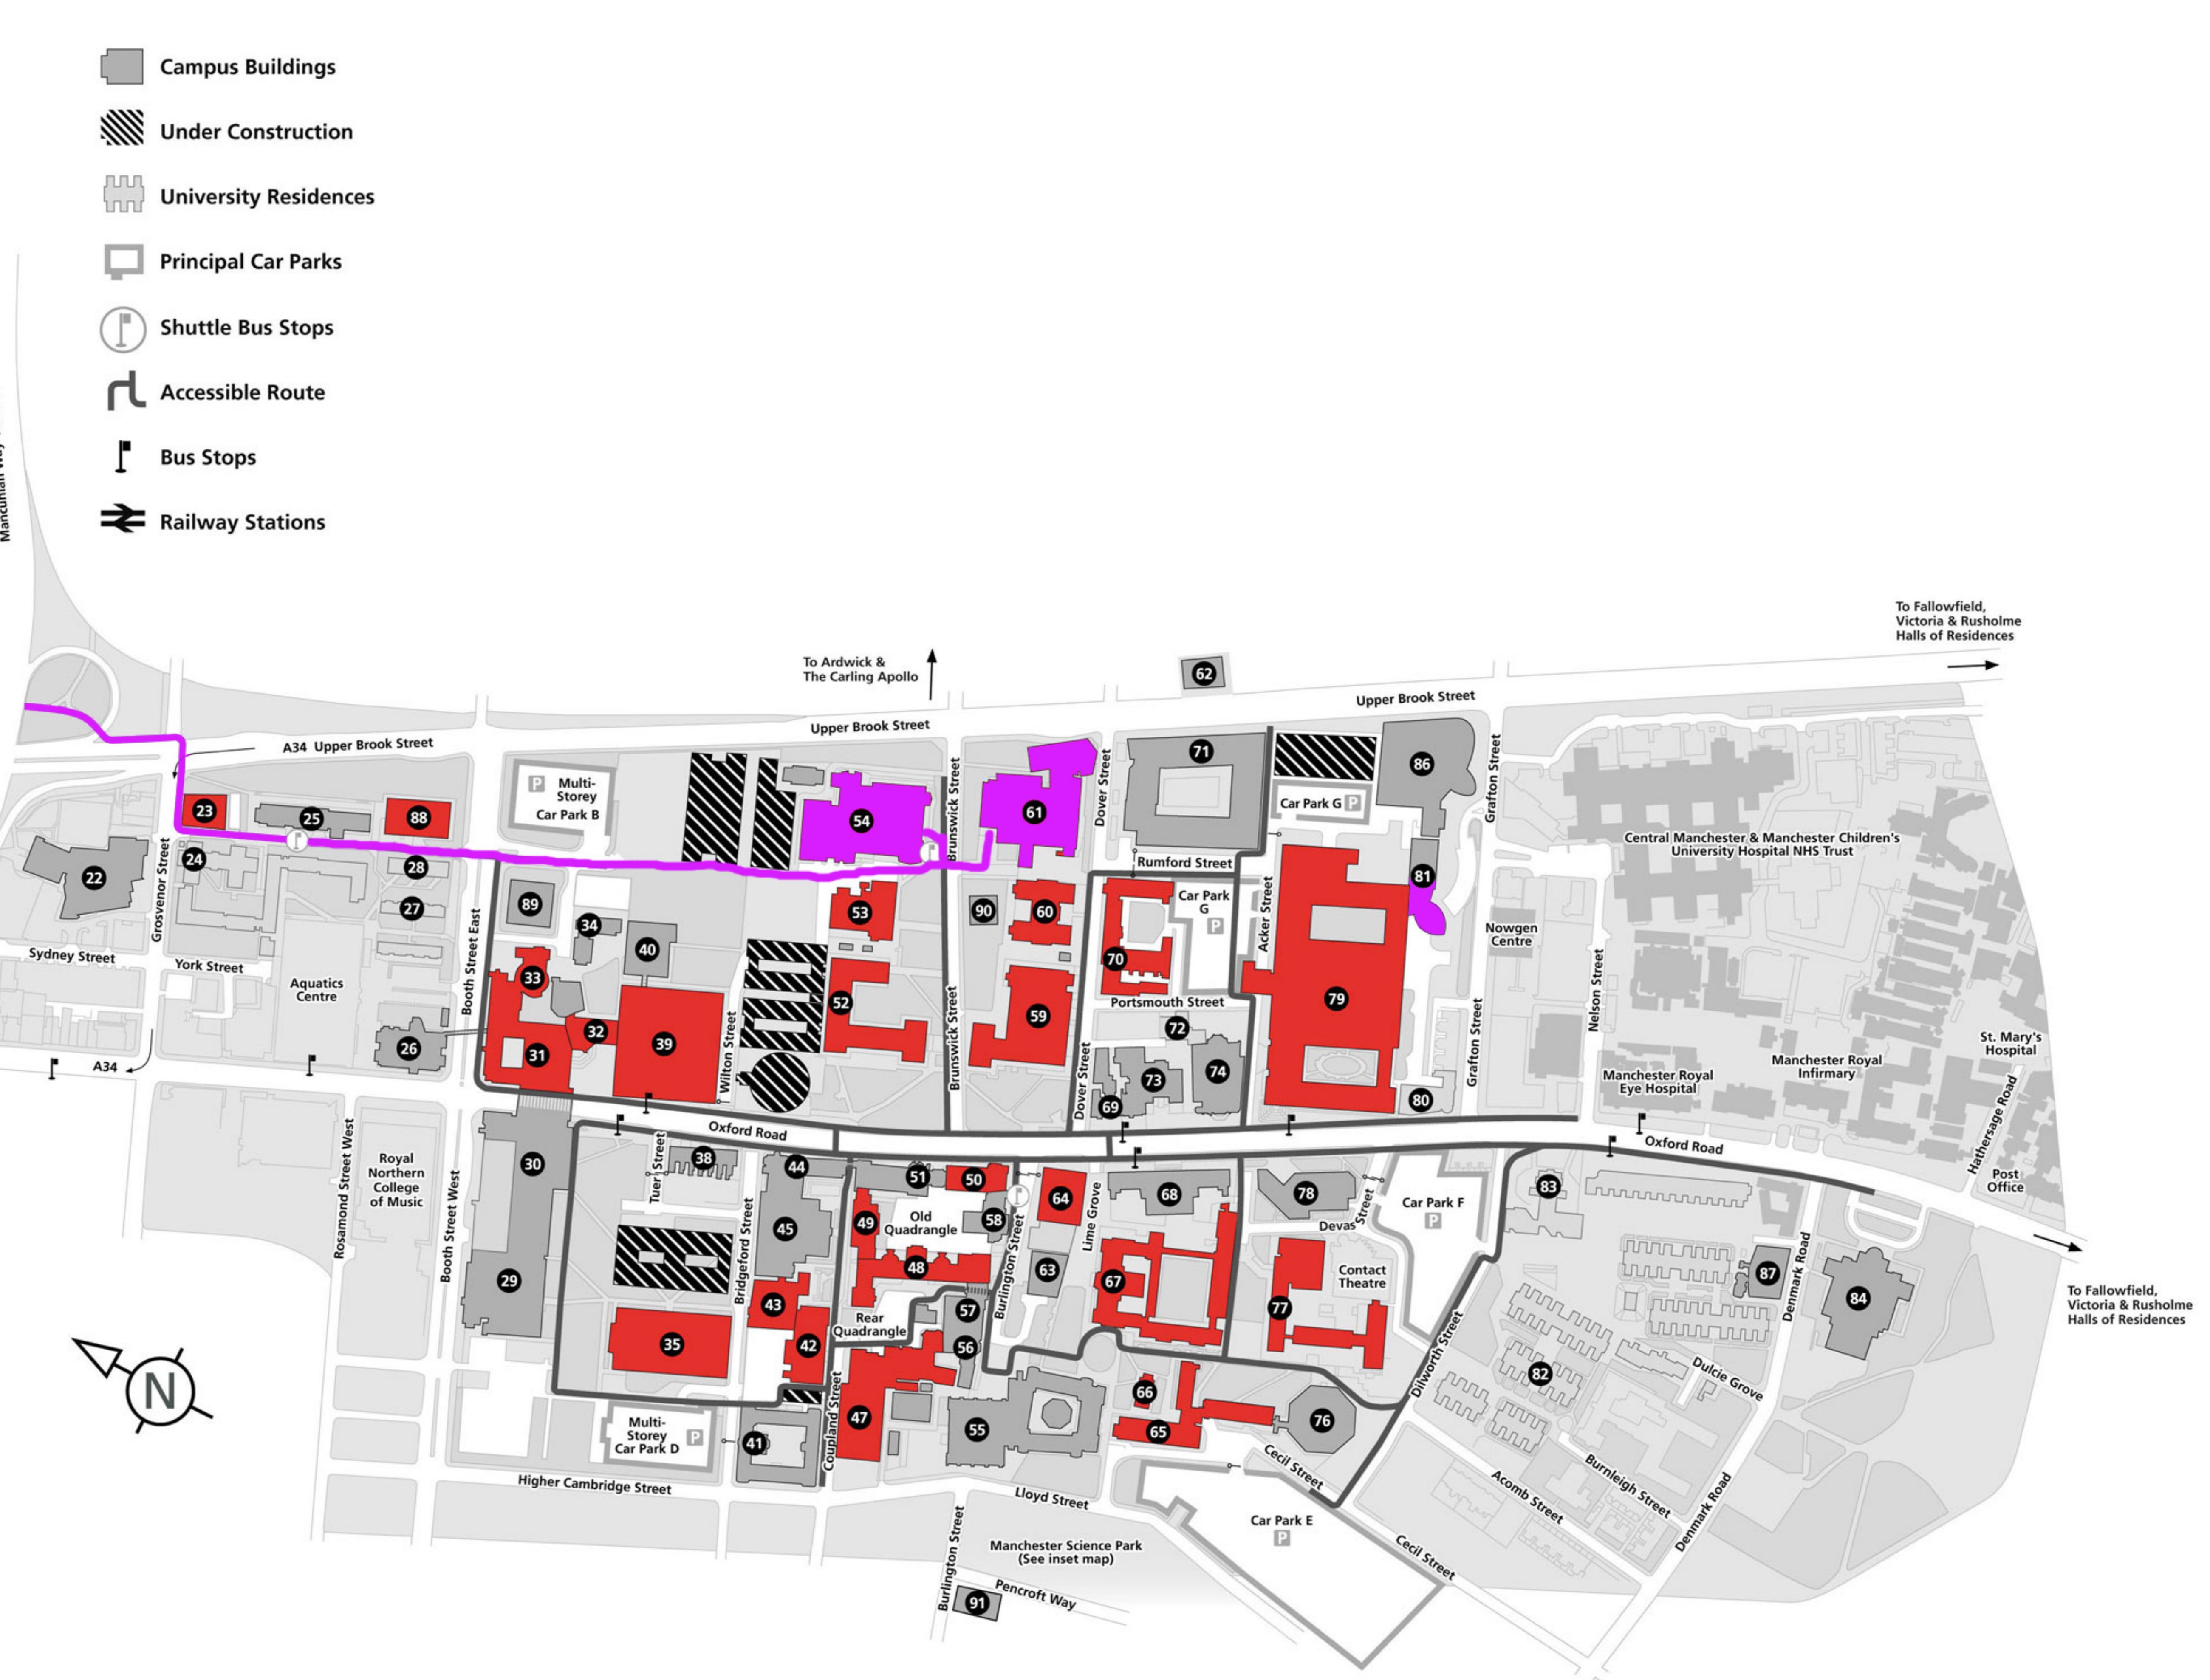

92 Piccadilly Station

- Campus Buildings
- Under Construction
- University Residences
- Principal Car Parks
- Shuttle Bus Stops
- Accessible Route
- Bus Stops
- Railway Stations

To Ardwick & The Carling Apollo

To Fallowfield, Victoria & Rusholme Halls of Residences

To City Centre

Oxford Road Station

To Fallowfield, Victoria & Rusholme Halls of Residences

Manchester Science Park